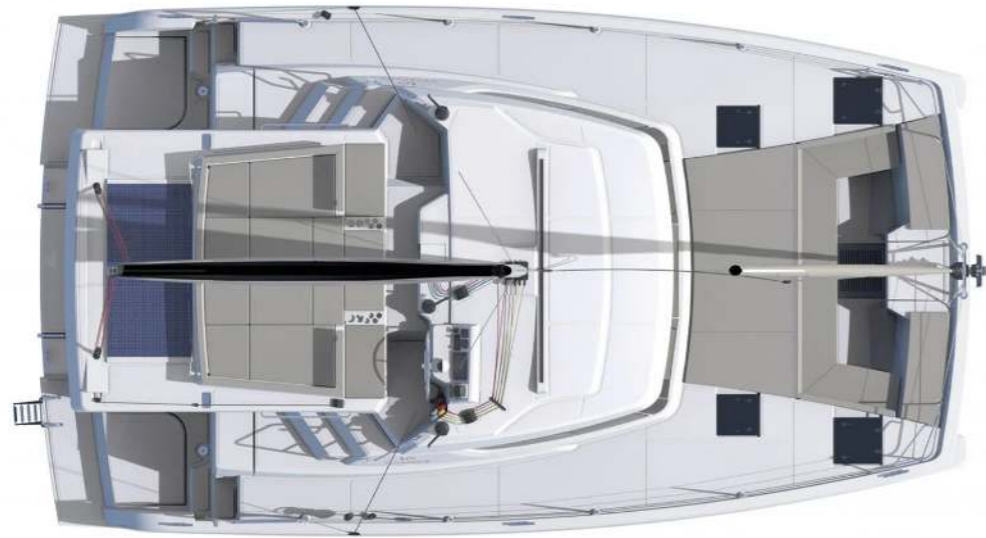

FULL INVENTORY / EQUIPMENT LIST

1. **Galley:** ✓ Bottle & Can Opener ✓ Bowls ✓ Bread Knife ✓ Casserole ✓ Cheese Grater
   ✓ Clothes Pegs ✓ Coffee Cups ✓ Manual filter-coffee machine ✓ Cutting Boards ✓ Drinking Glasses
   ✓ Dustpan & Brush ✓ Forks ✓ Freezer ✓ Frying Pans ✓ Gas Stove with Burners & Grill ✓ Kettle
   ✓ Ladle ✓ Lemon Squeezer ✓ Main Course Plates ✓ Meat Knives ✓ Microwave ✓ Oven Gloves
   ✓ Placemats for Hot Pans/Pots ✓ Plates Small ✓ Soup Plates ✓ Heat-resistant Oven Dish
   ✓ Refrigerator ✓ Salad Bowls ✓ Saucepans ✓ Serving Knives ✓ Serving Plates ✓ Serving Tray
   ✓ Small Plates ✓ Soup Spoons ✓ Spaghetti Strainer ✓ Kitchen Spatula ✓ Tupper Ware
   ✓ Tea Spoons ✓ Tea Strainer ✓ Kitchen Tong ✓ Vegetable Knife ✓ Vegetable Peeler ✓ Water Jug
   ✓ Wire Whisk ✓ Wine Glasses ✓ Wooden Spoons
2. **Navigation:** ✓ Battery Operated Navigation Lights Set ✓ Binoculars ✓ Divider ✓ Greek Waters Pilot
   ✓ Hand Bearing Compass ✓ List of Lights of Hellenic Coasts ✓ Navigation Ruler ✓ Pencil Set
   ✓ Sea Charts Area Set
3. **Safety:** ✓ Day Signal Black Ball ✓ Day Signal Black Cone ✓ Bosun's Chair ✓ Distress Flares & Signals
   ✓ Signalling Mirror ✓ Emergency Tiller ✓ EPIRB Device ✓ Fire Extinguishers
   ✓ First Aid Kit & Medical-First Aid Instructions ✓ Floating Light ✓ Fog Horn ✓ Horseshoe Lifebuoy
   ✓ Adult Life Jackets ✓ Child Life Jackets ✓ Liferaft ✓ Radar Reflector
   ✓ Safety Harnesses with Belts ✓ Set of Flags, C.N.Q. ✓ Wire Cutter ✓ Set of Wooden plugs
4. **Sails / Covers:** ✓ Bimini Top ✓ Full Batten Main Sail ✓ Lazy Bag with Lazy Jacks ✓ Self Tacking Jib
   ✓ Stern Tent
5. **Spares / Tools:** ✓ Boat Manuals ✓ Engine(s) Spare Parts Box ✓ Holding Tanks ✓ Sails Repair Kit
   ✓ Scissors ✓ Toolbox ✓ Torch Light