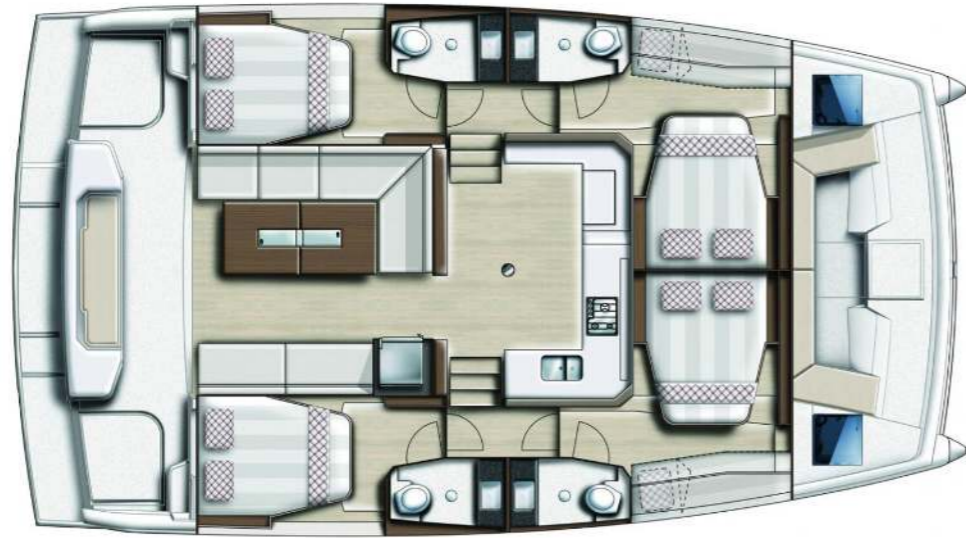

Catspace

Mediteo, Model 2020

Catspace / **Meditoo**, Model 2020
12 guests / **4** cabins / **4** wc

This yacht is the new model of the range and was given the Catspace label to emphasise the way space is maximised to the limit within 40ft.

 Solar Panels

From charter bases at: **CORFU**
 Available as: **BAREBOAT / SKIPPED / DAY TRIP**

SPECIFICATIONS:

LOA (m)	12.05	Fuel capacity (lt)	400.0
Beam (m)	6.56	Main sail type	Full Batten
Draft (m)	1.1	Genoa type	Self tacking jib
Cabins	4	Main sail area (sq.m.)	50
Berths	12	Genoa sail area (sq.m.)	30
Heads	4	Crusing speed (knots)	5.5
Engines (hp)	2 x 30	Main engines consumption (lt/h)	7

Catspace
Mediteo, Model 2020

Catspace
Mediteo, Model 2020

FULL INVENTORY / EQUIPMENT LIST

Accommodation: ✓ 4 Double Bed Cabins ✓ 4 Heads ✓ 4 Showers

✓ Saloon Table Convertible into Double Berth

Bedding / Linen: ✓ Blankets ✓ Hangers ✓ Linen & Bedding ✓ Pillows ✓ Pillowcases ✓ Sheets
✓ Bath Towels ✓ Face Towels

✓ 220V Sockets in the Saloon ✓ Solar Panels ✓ Sunpads Bow ✓ USB Charging Ports

Deck: ✓ Anchor ✓ Anchor Chain ✓ Anchor Windlass Control ✓ Anchor Windlass Handle

✓ Boat Hook ✓ Cockpit Shower ✓ Cockpit Table ✓ Deck Brush ✓ Diesel canister 20L